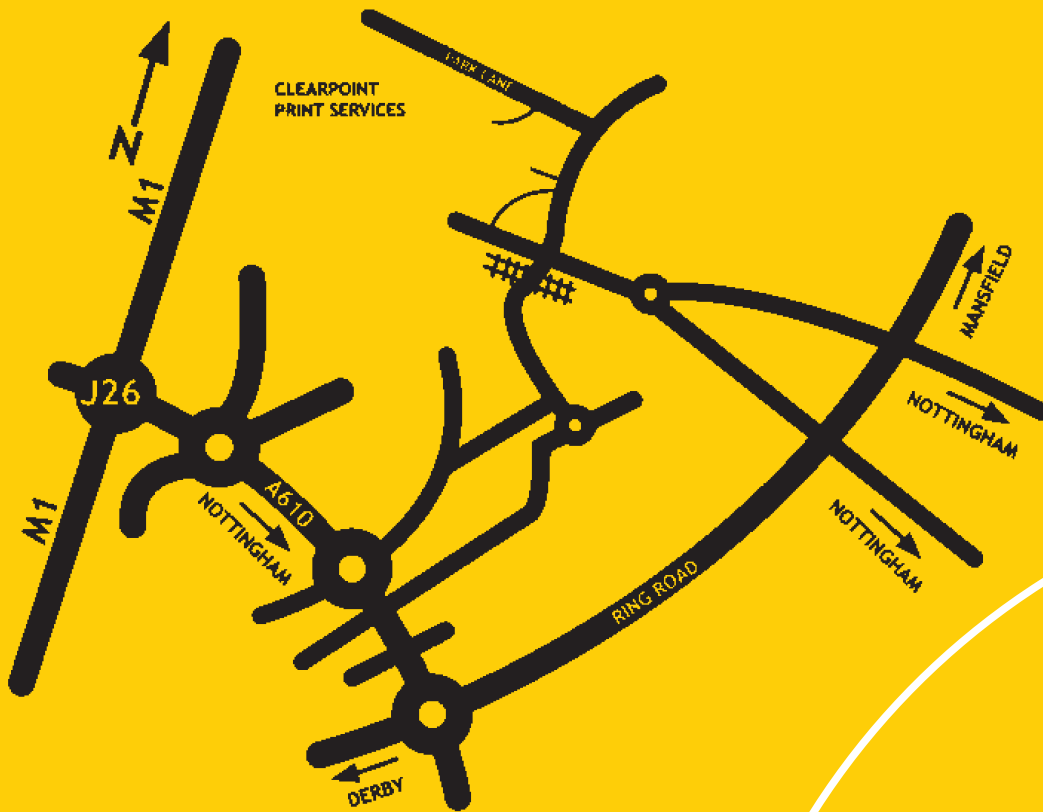

Clearpoint

HOW TO FIND US

From M1 Junction 26, follow the A610 towards the city, straight on at the first two roundabouts, at first set of traffic lights turn left into Stockhill Lane, then left at mini roundabout into Mill Street, straight on over the railway crossing and take third left into Park Lane. Clearpoint is 3/4 of a mile on the left with visitor parking at the end of the building.

print services that are clear and to the point